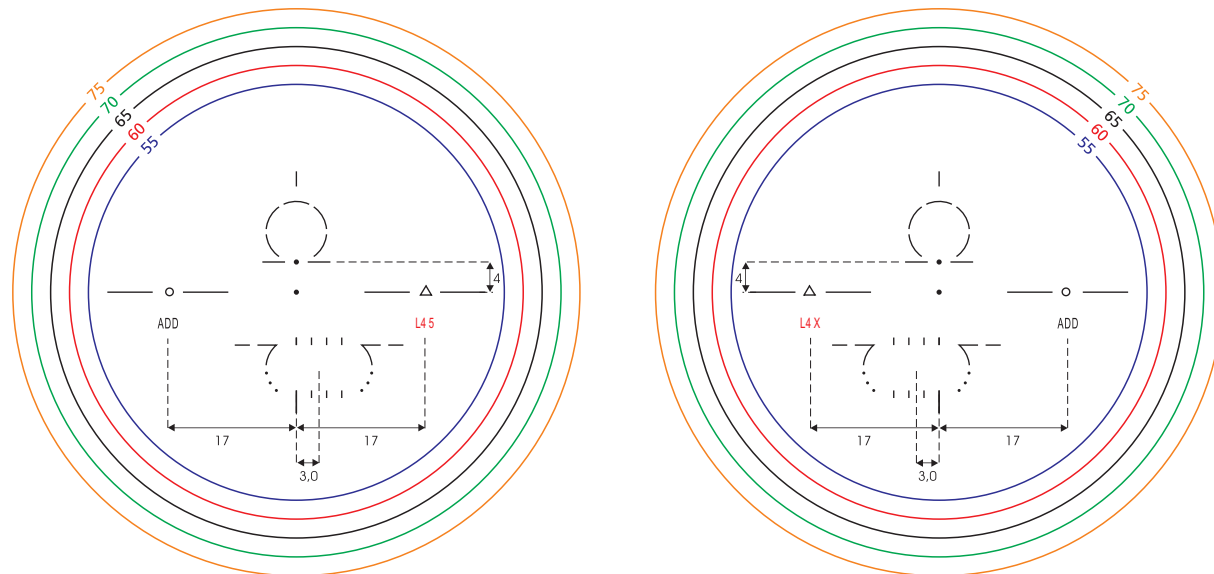

Hoyalux LifeStyle 14: altura mínima de montagem com 14mm

Identificação:

- L45** : Hoyalux LifeStyle 14 1.67 – Ø 55mm; 60mm; 65mm; 70mm; 75mm.
- L4X** : Hoyalux LifeStyle 14 Trivex – Ø 55mm; 60mm; 65mm; 70mm; 75mm.
- L41** : Hoyalux LifeStyle 14 CR – Ø 55mm; 60mm; 65mm; 70mm; 75mm.

A lente progressiva sob medida

iD FreeForm Technology™

Hoyalux LifeStyle 18: altura mínima de montagem com 18mm

Identificação:

- L85** : Hoyalux LifeStyle 18 1.67 – Ø 55mm; 60mm; 65mm; 70mm; 75mm.
- L8X** : Hoyalux LifeStyle 18 Trivex – Ø 55mm; 60mm; 65mm; 70mm; 75mm.
- L81** : Hoyalux LifeStyle 18 CR – Ø 55mm; 60mm; 65mm; 70mm; 75mm.