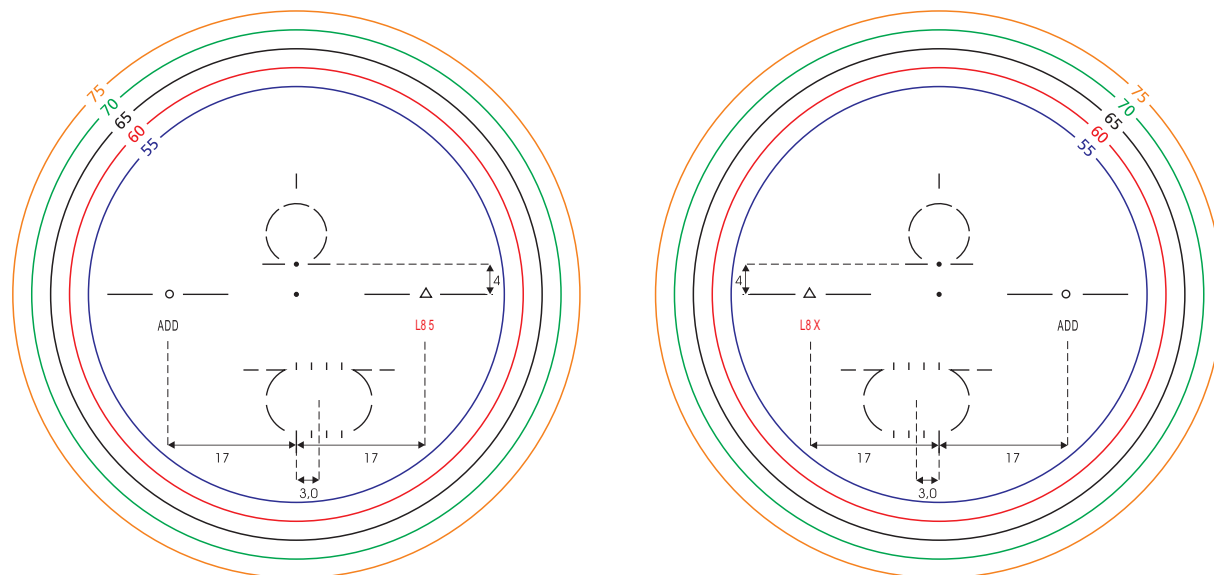

Hoyalux LifeStyle 14: altura mínima de montagem com 14mm

Identificação:

- L45** : Hoyalux LifeStyle 14 1.67 – Ø 55mm; 60mm; 65mm; 70mm; 75mm.
- L4X** : Hoyalux LifeStyle 14 Trivex – Ø 55mm; 60mm; 65mm; 70mm; 75mm.
- L41** : Hoyalux LifeStyle 14 CR – Ø 55mm; 60mm; 65mm; 70mm; 75mm.

A lente progressiva sob medida

iD FreeForm Technology™

Hoyalux LifeStyle 18: altura mínima de montagem com 18mm

Identificação:

- L85** : Hoyalux LifeStyle 18 1.67 – Ø 55mm; 60mm; 65mm; 70mm; 75mm.
- L8X** : Hoyalux LifeStyle 18 Trivex – Ø 55mm; 60mm; 65mm; 70mm; 75mm.
- L81** : Hoyalux LifeStyle 18 CR – Ø 55mm; 60mm; 65mm; 70mm; 75mm.